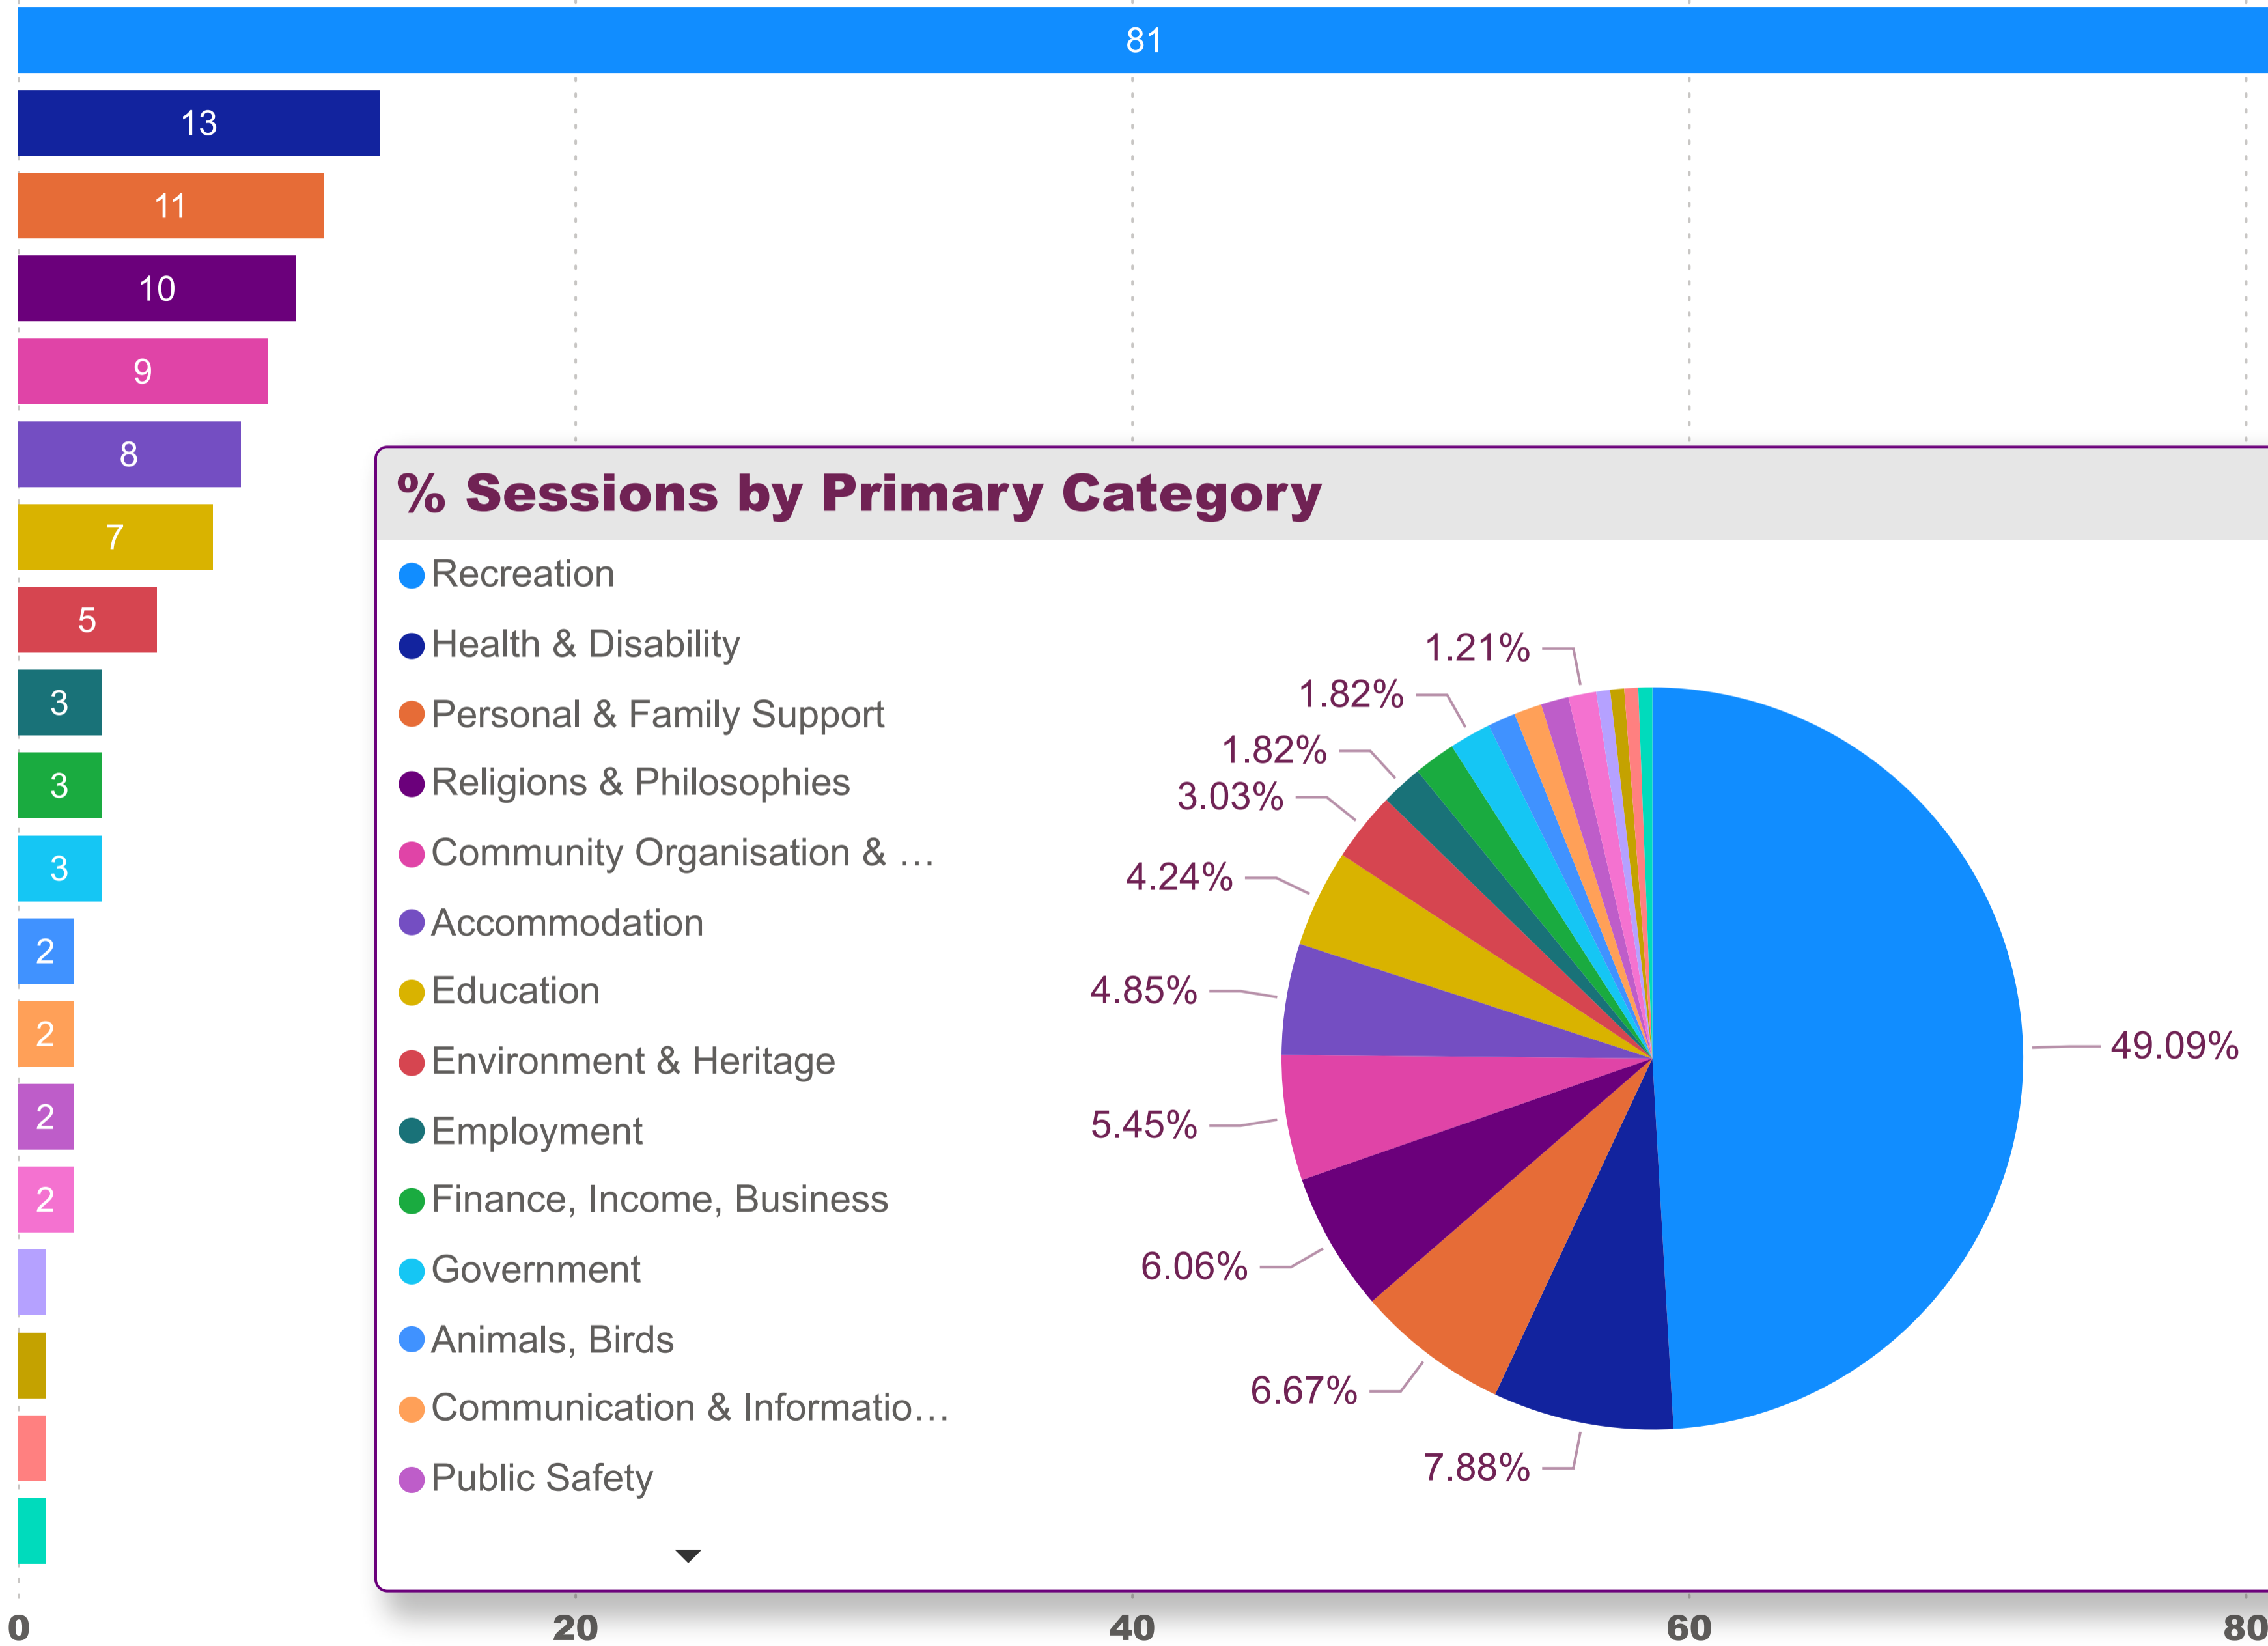

5915

% Sessions by Organisation

- Child & Family Heal...
- Port Lincoln Aborigi...
- Patient Assistance ...
- Yarredi Services Inc.
- Port Lincoln History...
- Community House ...
- Meals on Wheels S...
- Eyre Peninsula Far...
- Police Station - Port...
- Port Lincoln Hospit...
- Port Lincoln Comm...

Port Lincoln Council - Sessions by Organisation (FY 2021 - 2022)

Port Lincoln Council - Organisation count by Primary category (FY 2021 - 2022)

Recreation
 Health & Disability
 Personal & Family Support
 Religions & Philosophies
 Community Organisation & Development
 Accommodation
 Education
 Environment & Heritage
 Employment
 Finance, Income, Business
 Government
 Animals, Birds
 Communication & Information Services
 Public Safety
 Rural Organisation & Development
 Citizenship, Nationality
 Material & Practical Needs
 Service Moved or Closed
 Transport