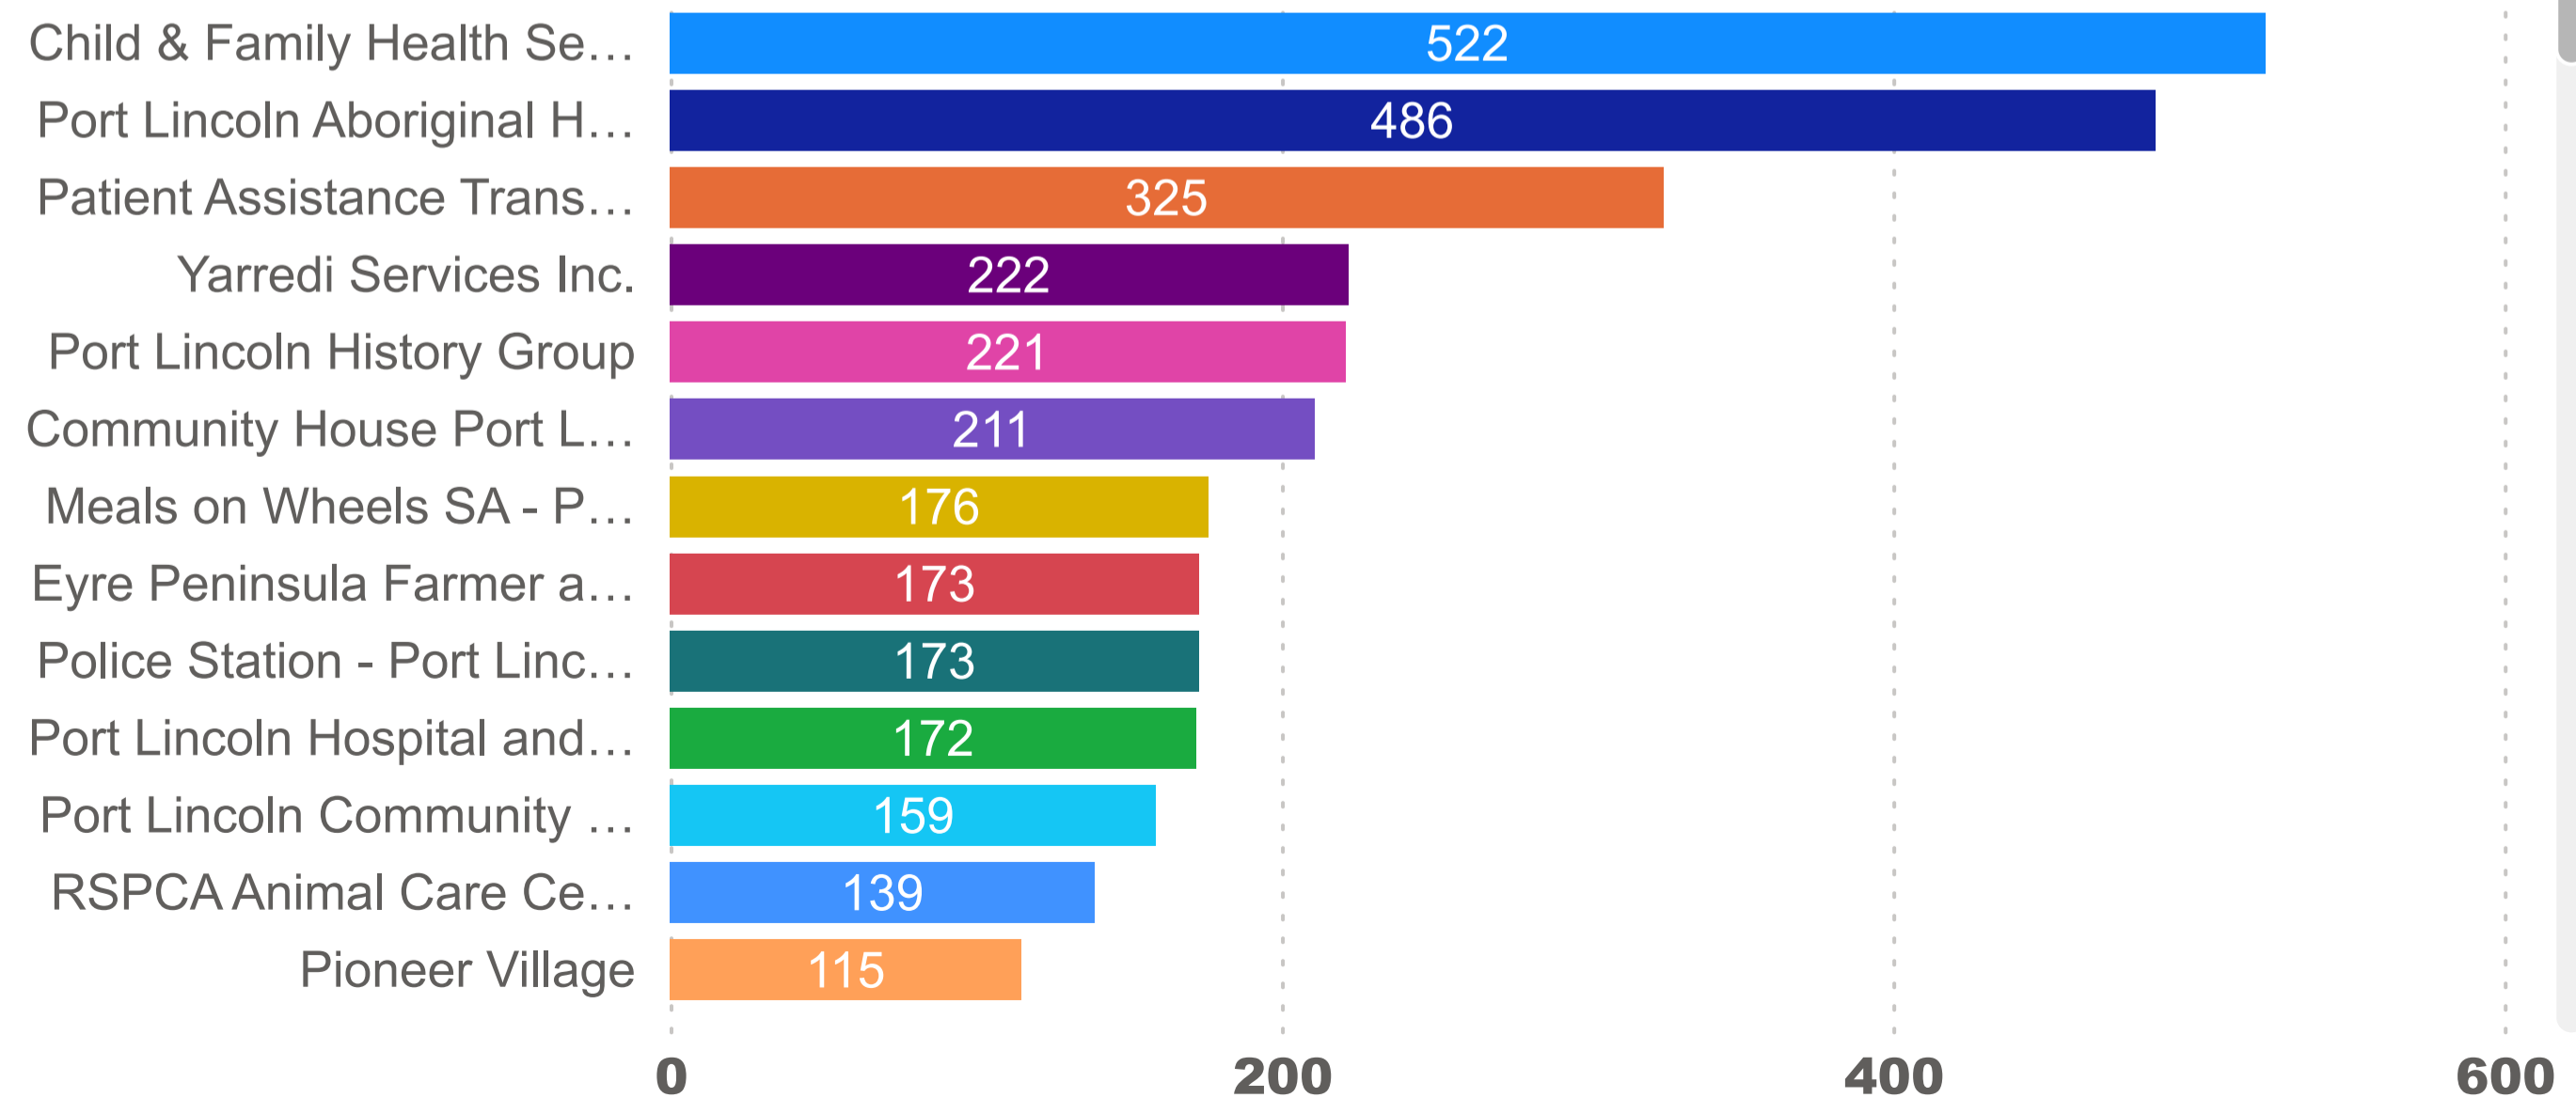

FY 2021-2022

Sum of sessions

Primary category, Organisation

- ▶ Accommodation
- ▶ Animals, Birds
- ▶ Citizenship, Nationality
- ▶ Communication & Information Services
- ▶ Community Organisation & Development
- ▶ Education
- ▶ Employment
- ▶ Environment & Heritage
- ▶ Finance, Income, Business

5915

% Sessions by Organisation

- Child & Family Heal...
- Port Lincoln Aborigi...
- Patient Assistance ...
- Yarredi Services Inc.
- Port Lincoln History...
- Community House ...
- Meals on Wheels S...
- Eyre Peninsula Far...
- Police Station - Port...
- Port Lincoln Hospit...
- Port Lincoln Comm...

Port Lincoln Council - Sessions by Organisation (FY 2021 - 2022)

Port Lincoln Council - Organisation count by Primary category (FY 2021 - 2022)

Recreation
 Health & Disability
 Personal & Family Support
 Religions & Philosophies
 Community Organisation & Development
 Accommodation
 Education
 Environment & Heritage
 Employment
 Finance, Income, Business
 Government
 Animals, Birds
 Communication & Information Services
 Public Safety
 Rural Organisation & Development
 Citizenship, Nationality
 Material & Practical Needs
 Service Moved or Closed
 Transport