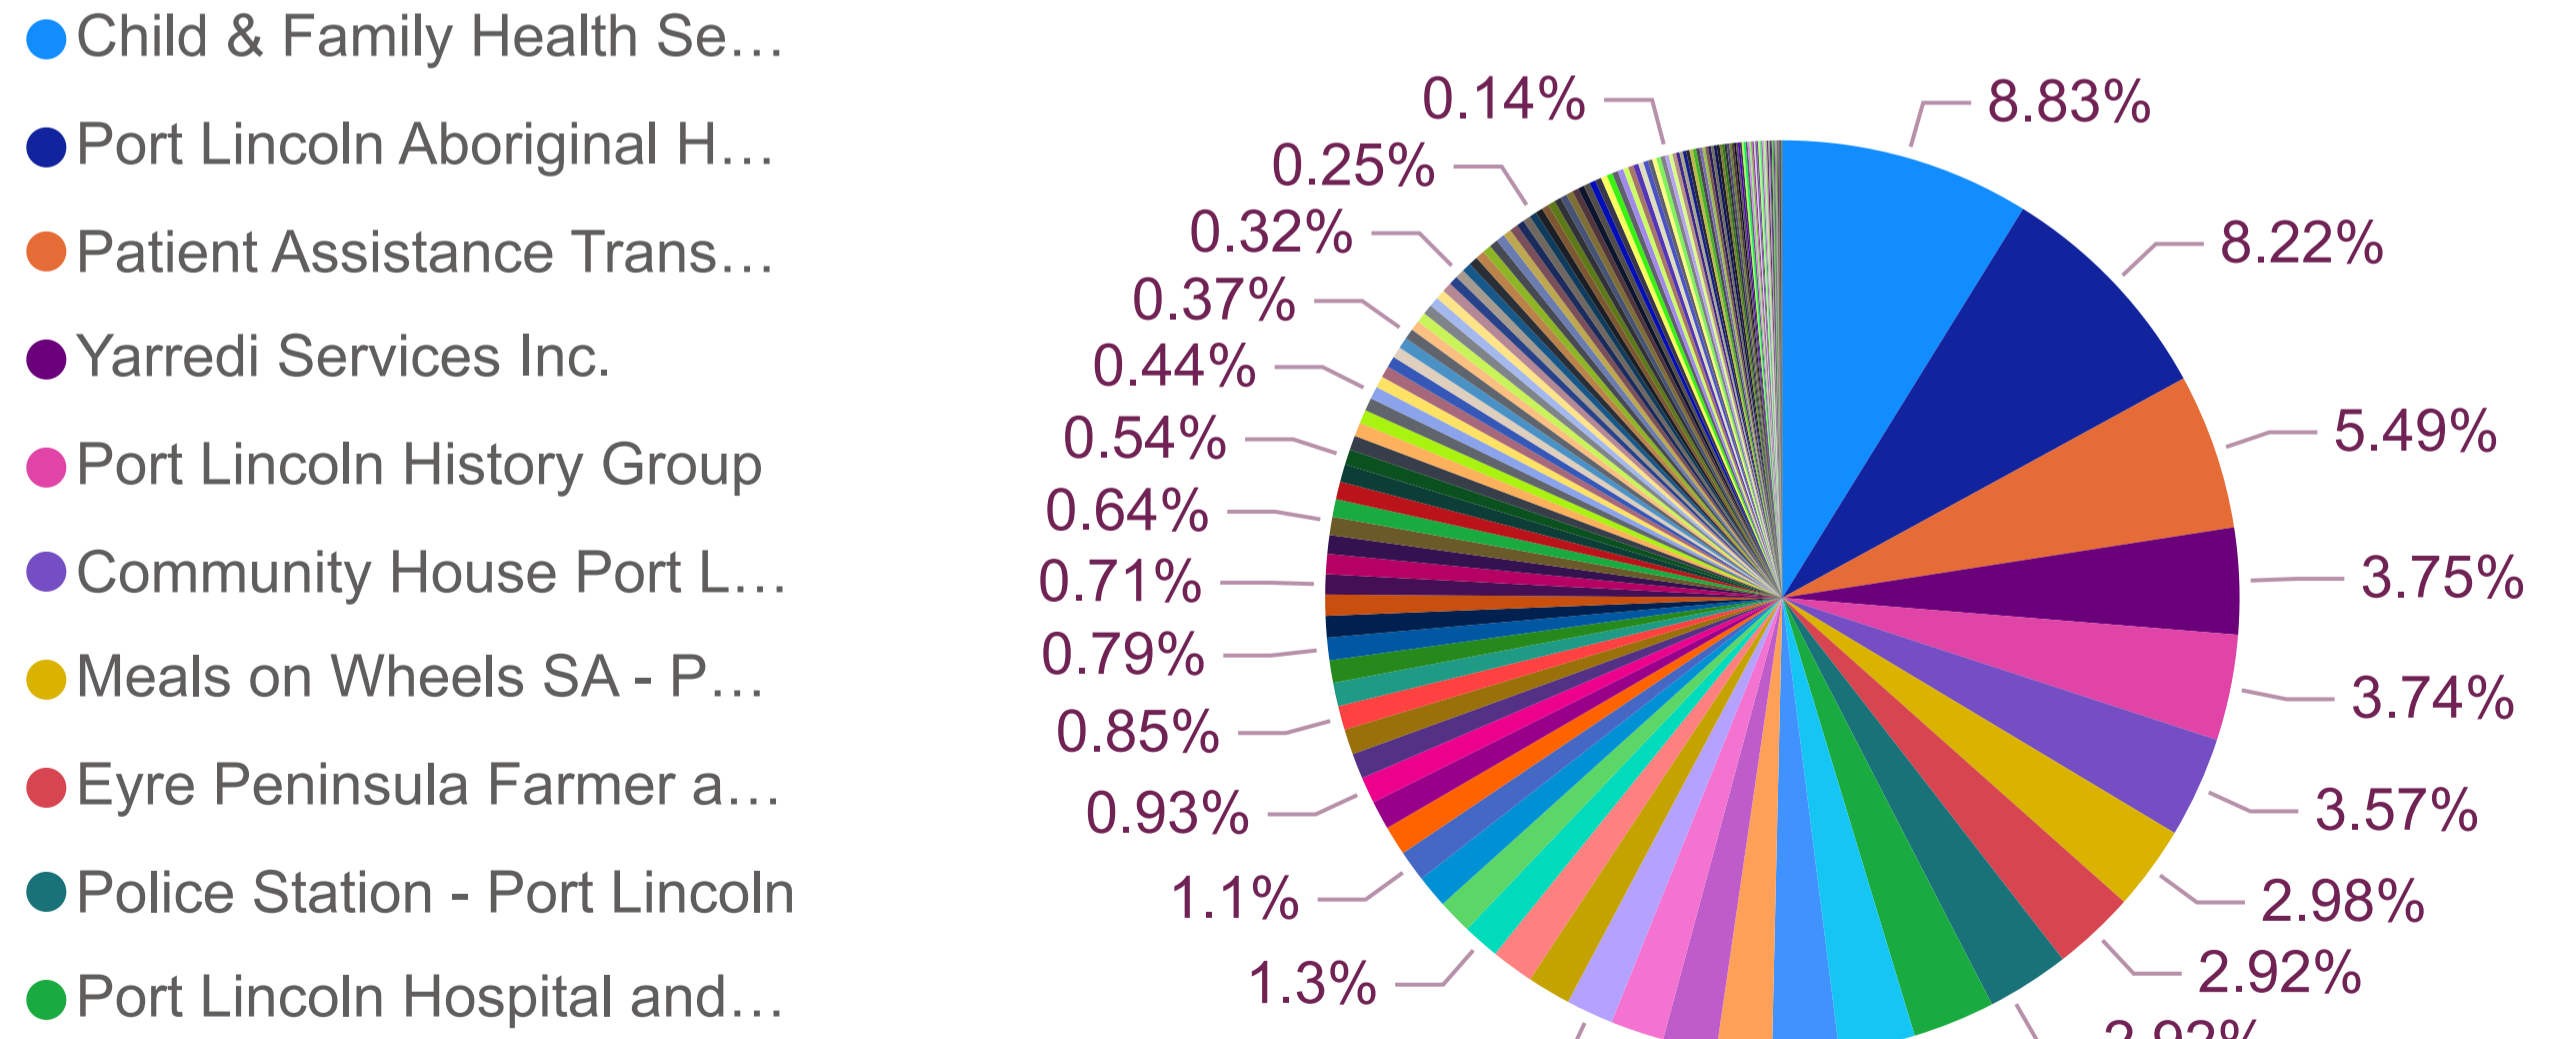

Port Lincoln Council - Sessions by Organisation (FY 2021 - 2022)

% Sessions by Organisation