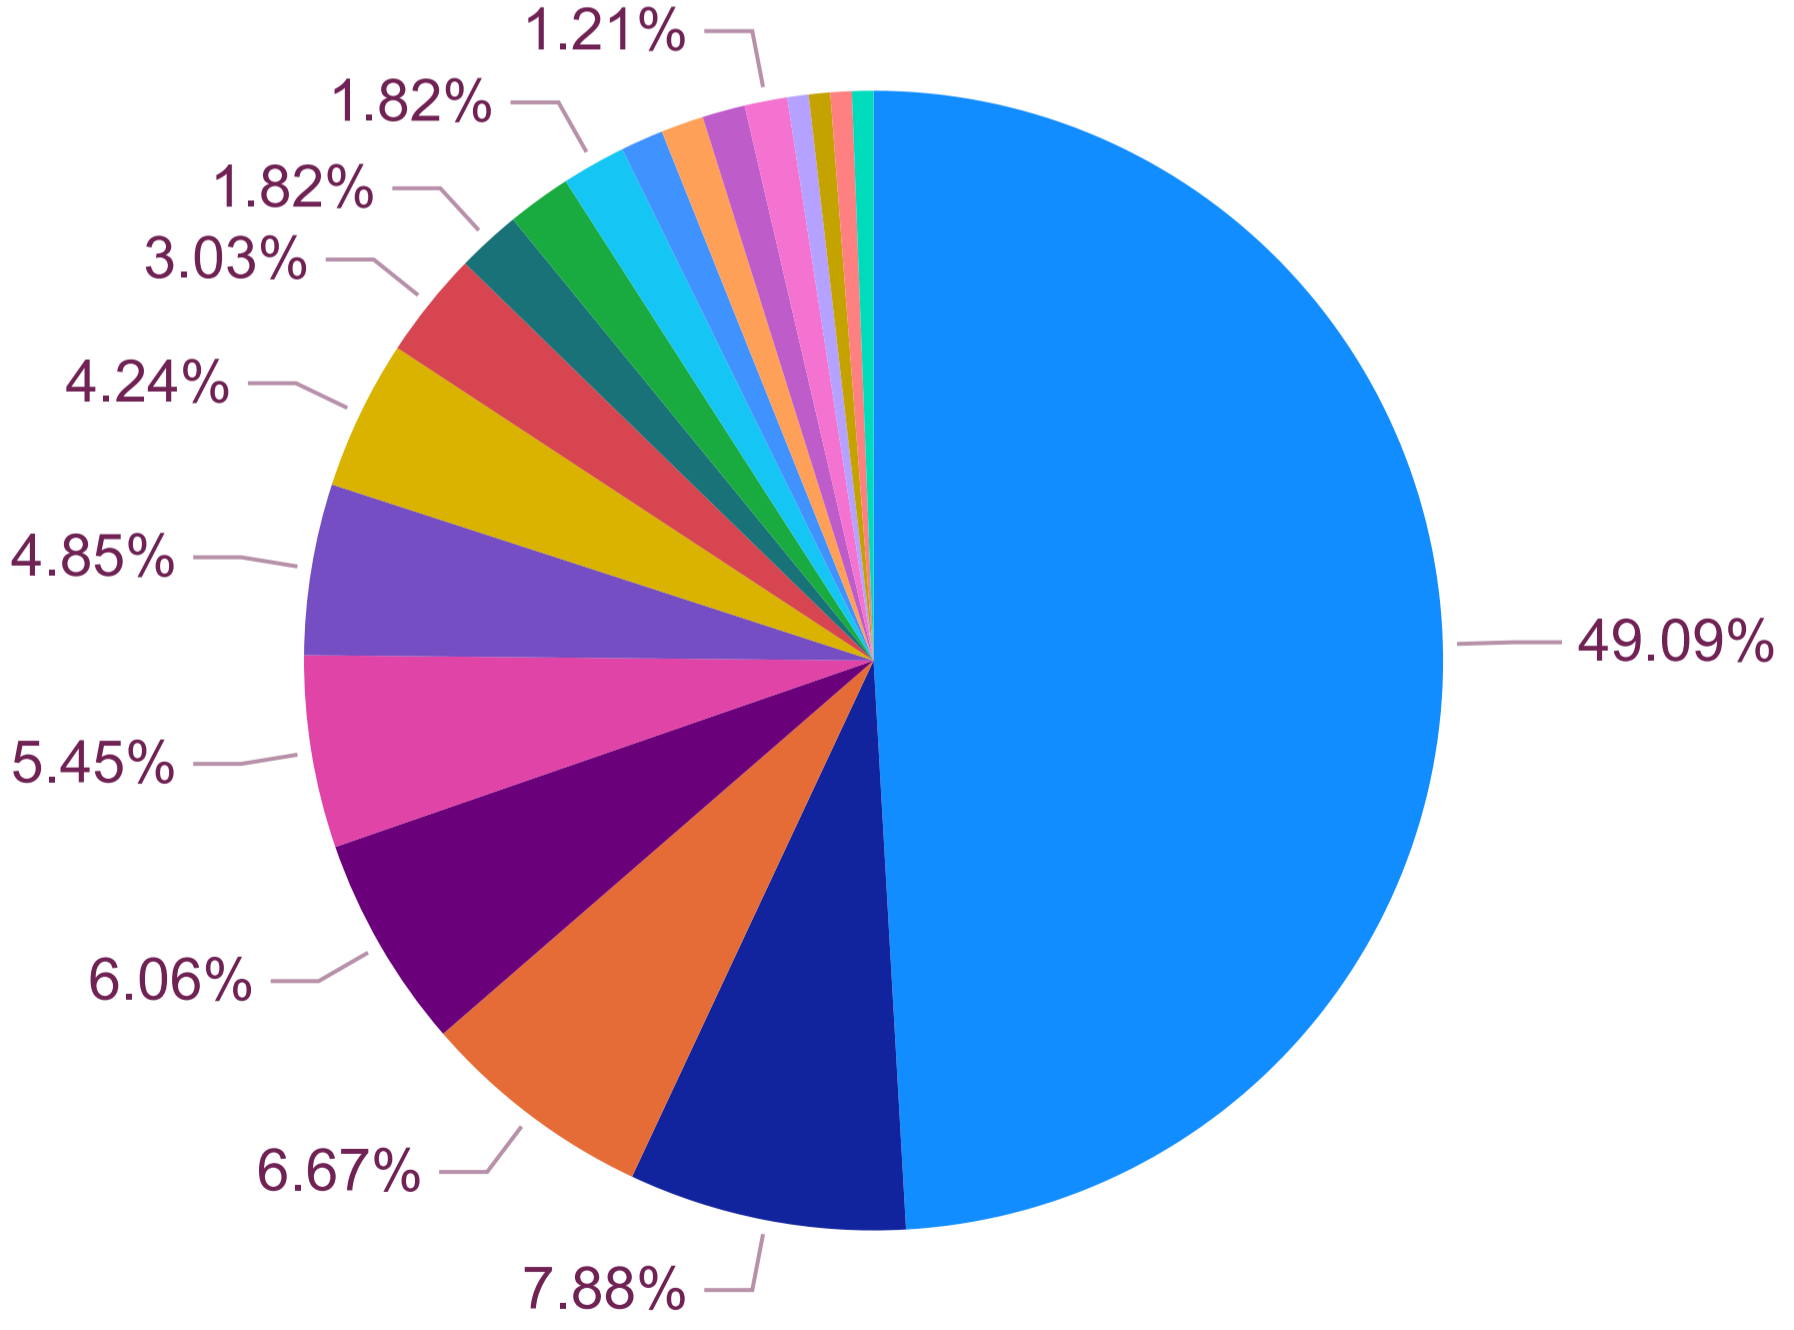

Port Lincoln Council - Organisation count by Primary category (FY 2021 - 2022)

Recreation
Health & Disability
Personal & Family Support
Religions & Philosophies
Community Organisation & Development
Accommodation
Education
Environment & Heritage
Employment
Finance, Income, Business
Government
Animals, Birds
Communication & Information Services
Public Safety
Rural Organisation & Development
Citizenship, Nationality
Material & Practical Needs
Service Moved or Closed
Transport

% Sessions by Primary Category

- Recreation
- Health & Disability
- Personal & Family Support
- Religions & Philosophies
- Community Organisation & ...
- Accommodation
- Education
- Environment & Heritage
- Employment
- Finance, Income, Business
- Government
- Animals, Birds
- Communication & Informatio...
- Public Safety