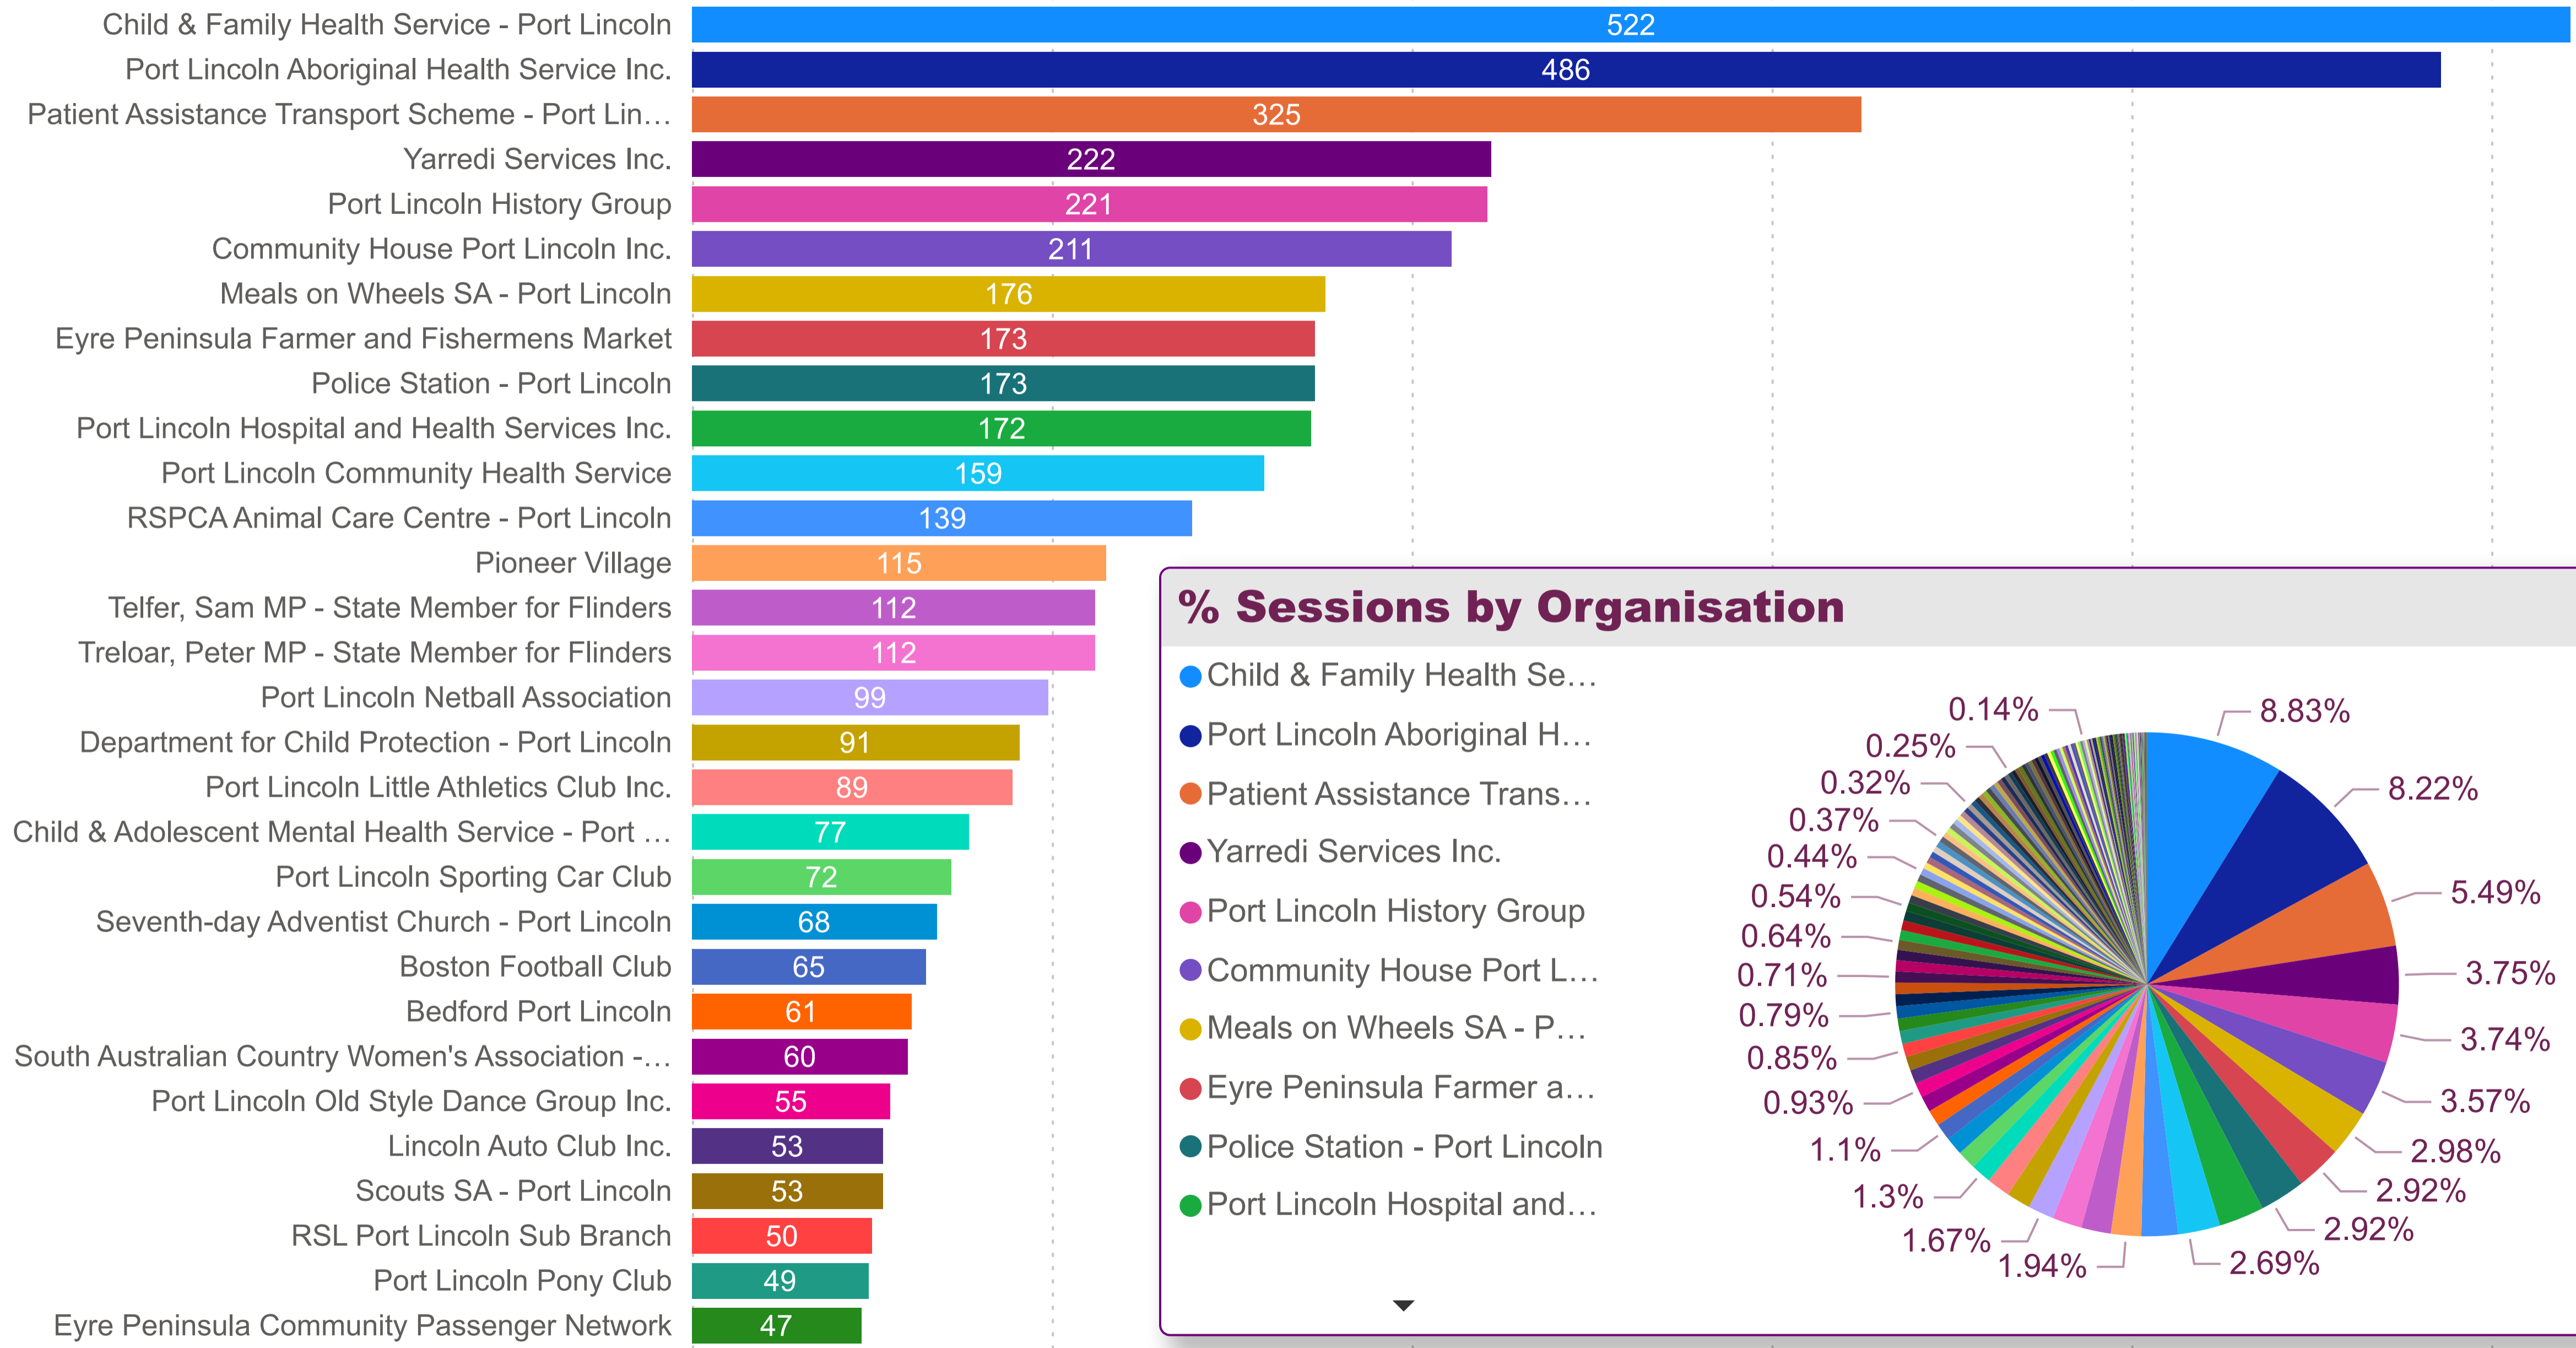

5915

% Sessions by Organisation

- Child & Family Heal...
- Port Lincoln Aborigi...
- Patient Assistance ...
- Yarredi Services Inc.
- Port Lincoln History...
- Community House ...
- Meals on Wheels S...
- Eyre Peninsula Far...
- Police Station - Port...
- Port Lincoln Hospit...
- Port Lincoln Comm...

Port Lincoln Council - Sessions by Organisation (FY 2021 - 2022)

Port Lincoln Council - Organisation count by Primary category (FY 2021 - 2022)

Recreation
 Health & Disability
 Personal & Family Support
 Religions & Philosophies
 Community Organisation & Development
 Accommodation
 Education
 Environment & Heritage
 Employment
 Finance, Income, Business
 Government
 Animals, Birds
 Communication & Information Services
 Public Safety
 Rural Organisation & Development
 Citizenship, Nationality
 Material & Practical Needs
 Service Moved or Closed
 Transport

% Sessions by Primary Category

- Recreation
- Health & Disability
- Personal & Family Support
- Religions & Philosophies
- Community Organisation & ...
- Accommodation
- Education
- Environment & Heritage
- Employment
- Finance, Income, Business
- Government
- Animals, Birds
- Communication & Informatio...
- Public Safety

Port Lincoln Council - Sessions by Organisation (FY 2021 - 2022)

% Sessions by Organisation

FY 2021-2022

Primary category, Organisation

- ▶ Accommodation
- ▶ Animals, Birds
- ▶ Citizenship, Nationality
- ▶ Communication & Information Services
- ▶ Community Organisation & Development
- ▶ Education
- ▶ Employment
- ▶ Environment & Heritage
- ▶ Finance, Income, Business
- ▶ Government
- ▶ Health & Disability
- ▶ Material & Practical Needs
- ▶ Personal & Family Support
- ▶ Public Safety
- ▶ Recreation
- ▶ Religions & Philosophies
- ▶ Rural Organisation & Development
- ▶ Service Moved or Closed