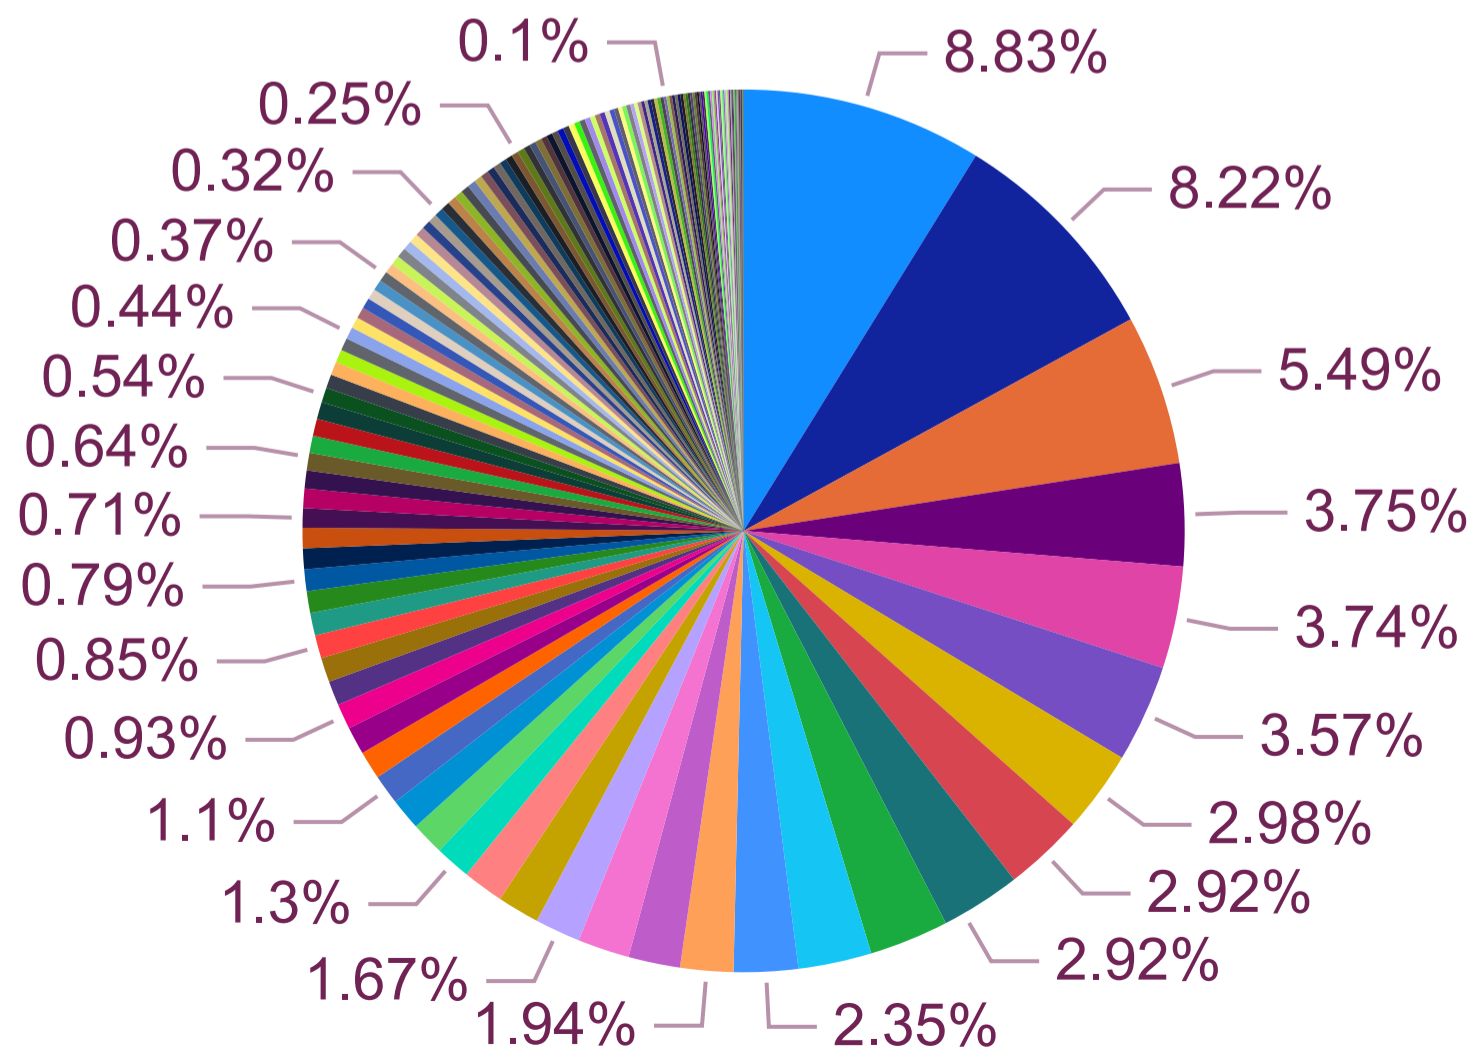

FY 2021-2022

Sum of sessions

Primary category, Organisation

- ☐ Accommodation
- ☐ Animals, Birds
- ☐ Citizenship, Nationality
- ☐ Communication & Information Services
- ☐ Community Organisation & Development
- ☐ Education
- ☐ Employment
- ☐ Environment & Heritage
- ☐ Finance, Income, Business

5915

% Sessions by Organisation

- Child & Family Heal...
- Port Lincoln Aborigi...
- Patient Assistance ...
- Yarredi Services Inc.
- Port Lincoln History...
- Community House ...
- Meals on Wheels S...
- Eyre Peninsula Far...
- Police Station - Port...
- Port Lincoln Hospit...
- Port Lincoln Comm...